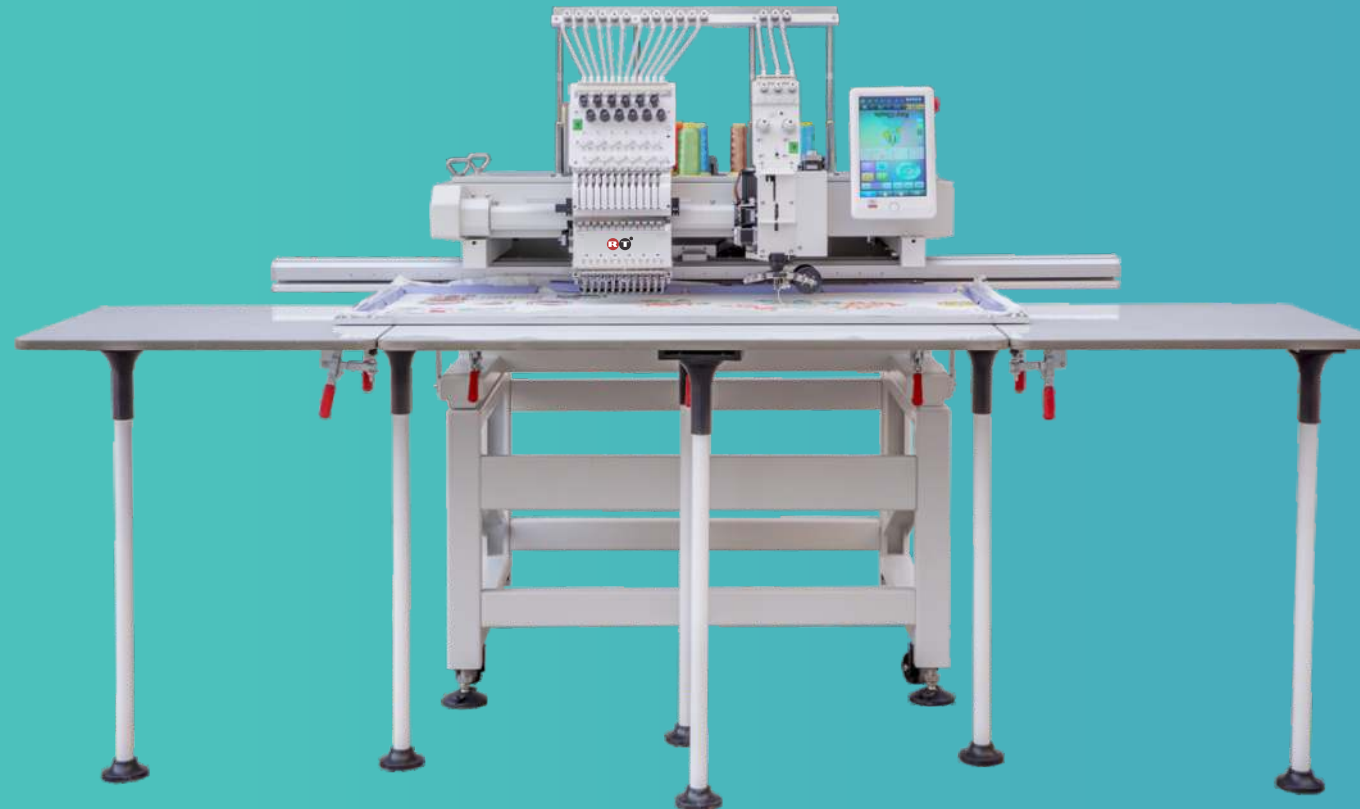

RAJDHANI TECHNOLOGY
A Capital of Innovations

www.rtindia.co.in

RT ONE FUTURE

What Make us Different ?

SOURCING

Our Experienced Team make sourcing of the perfect materials for the production

QUALITY CONTROL

Each & Every part & complete machine is check for perfect working and quality stranded before shipment

LOGISTICS

We have established logistic network worldwide

AFTER SALES

We provide 24x7 After sales service & telephone support lifetime

R & D

Our R & D team make innovative design